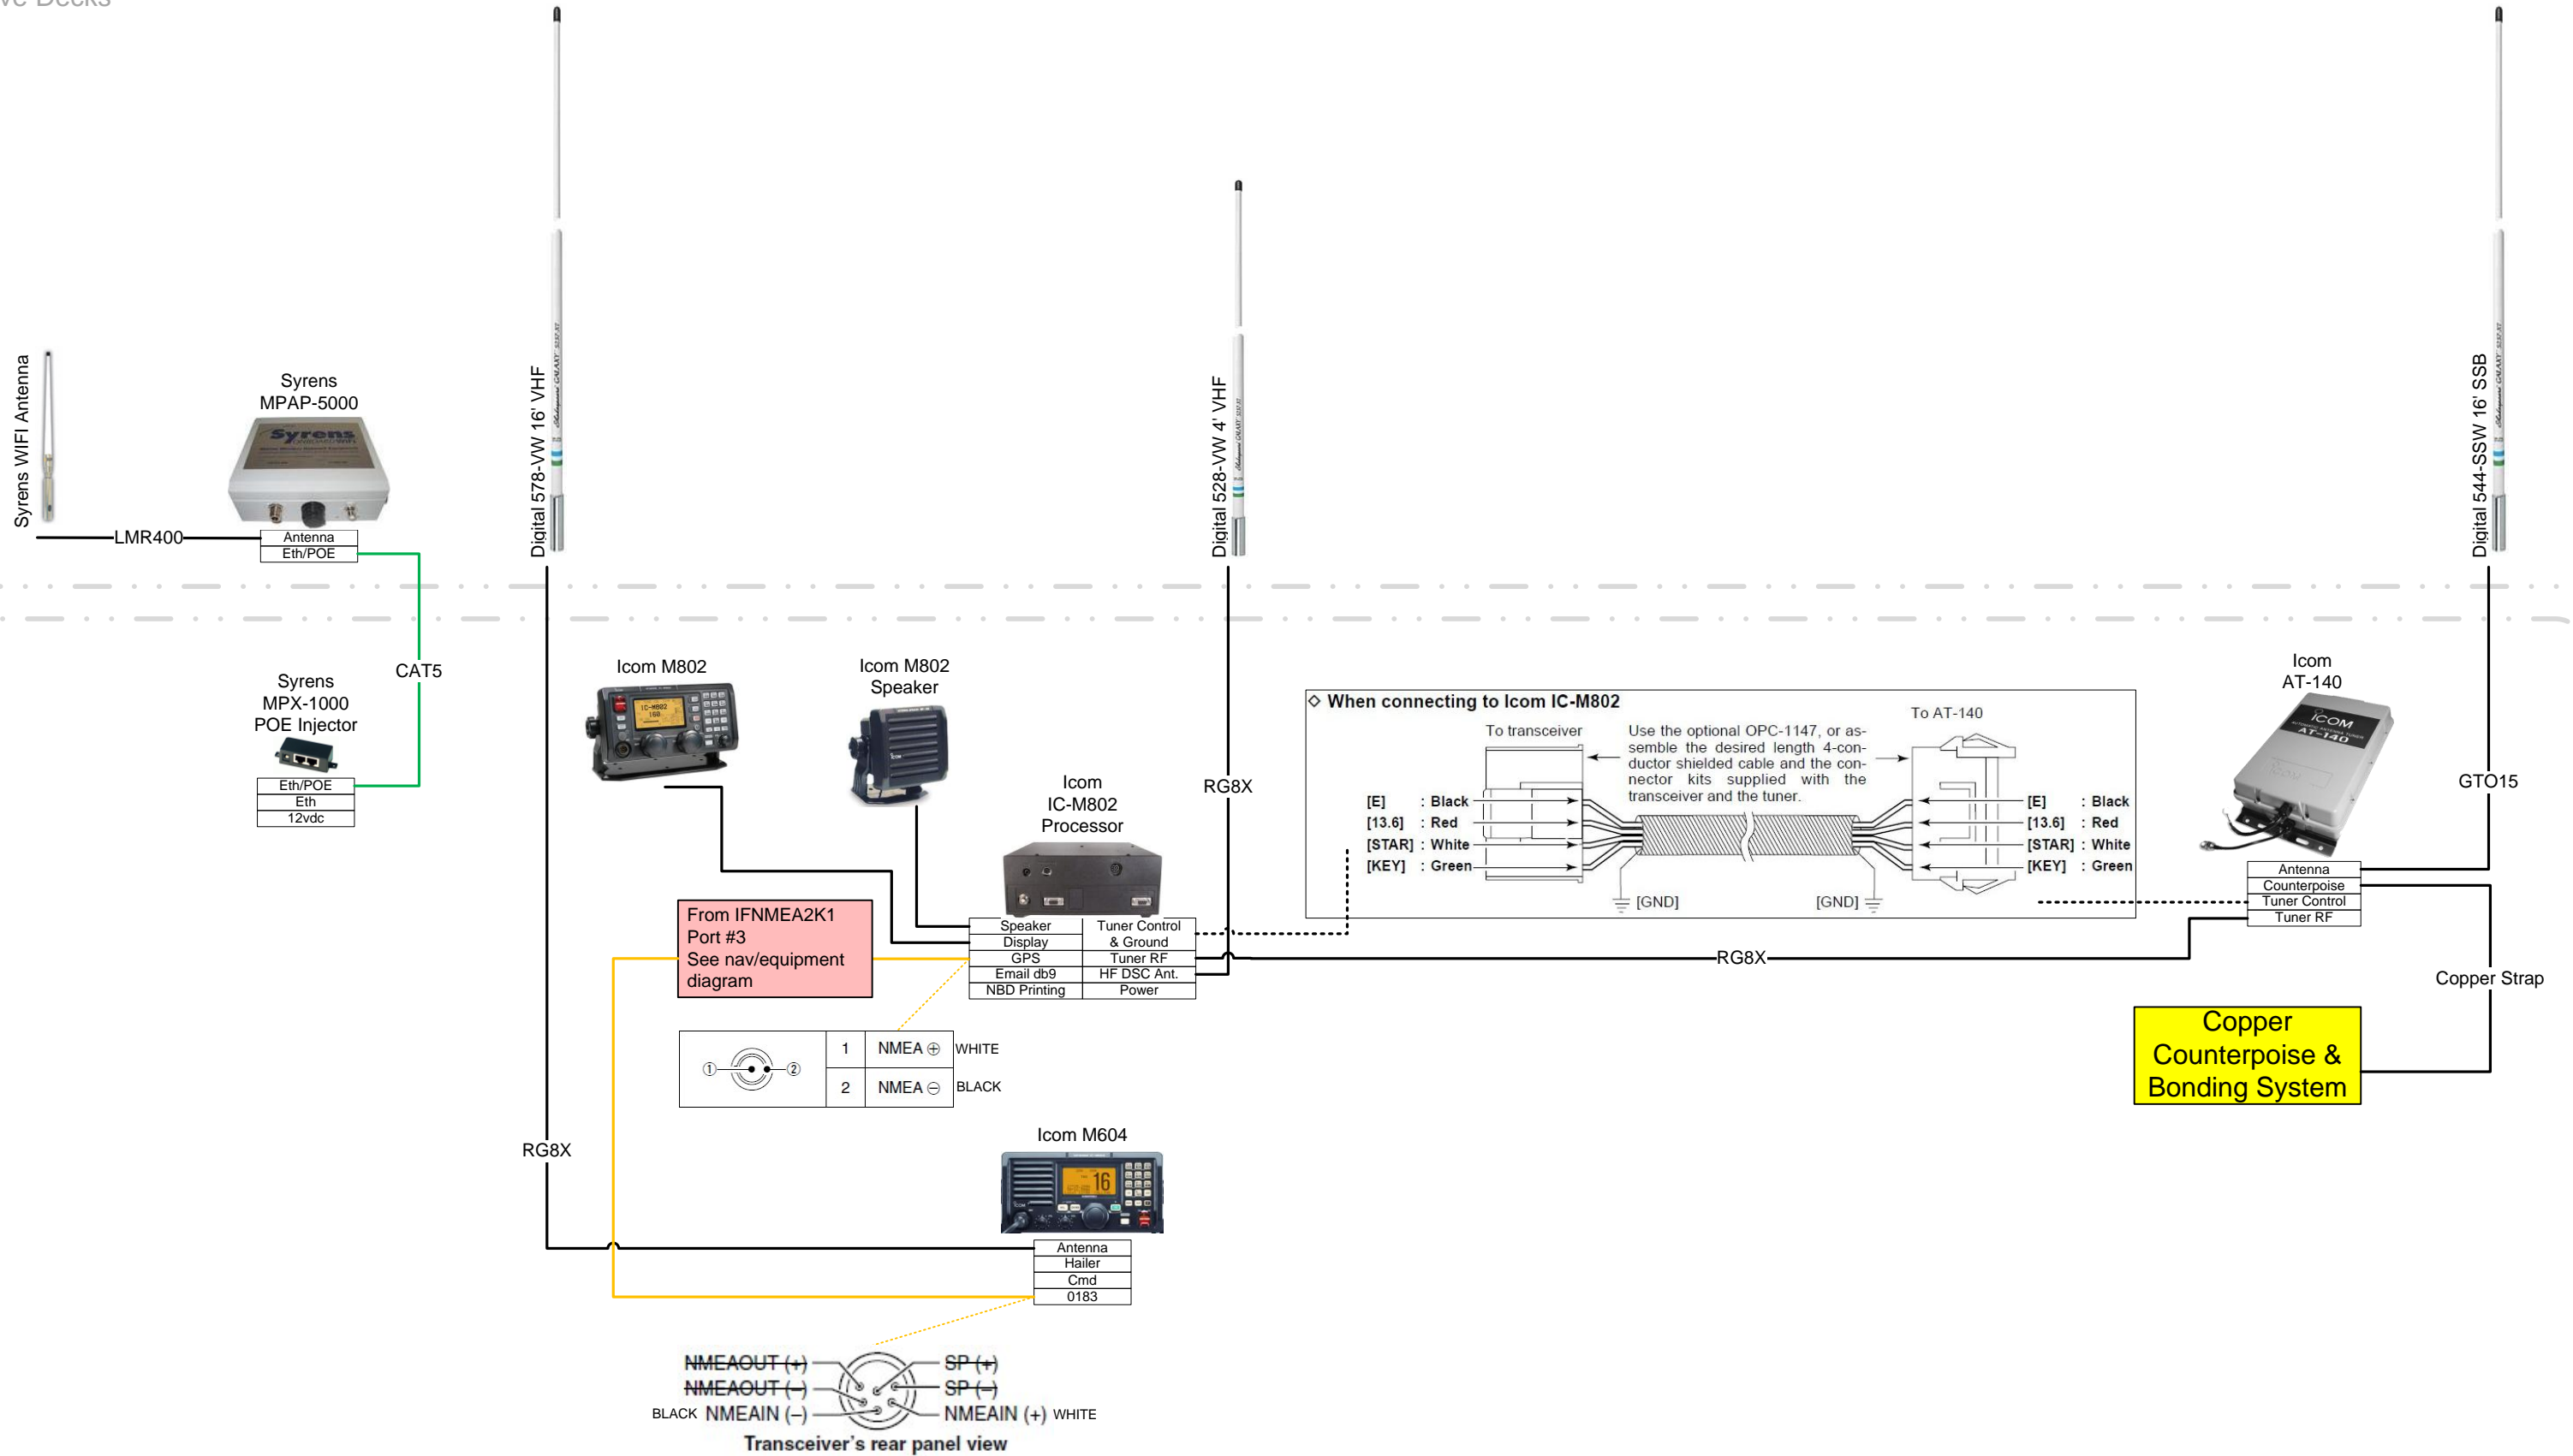

Above Decks

Diagram: Circuit Breaker Assignments

Date: 12/04/09

Author: Will Kamp

Customer: _____

Vessel: Nordhavn 56 Motorsailer