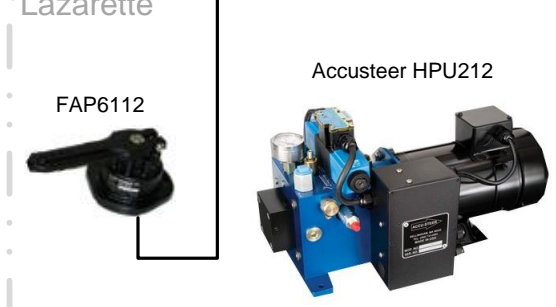

Master Stateroom

Cockpit

Lazarette

Lazarette

Connect directly to house bank via 40amp thermal breaker

Connect to autopilot breaker See breaker assignments diagram

Connect to autopilot breaker See breaker assignments diagram

Connect to house bank via 40amp thermal breaker