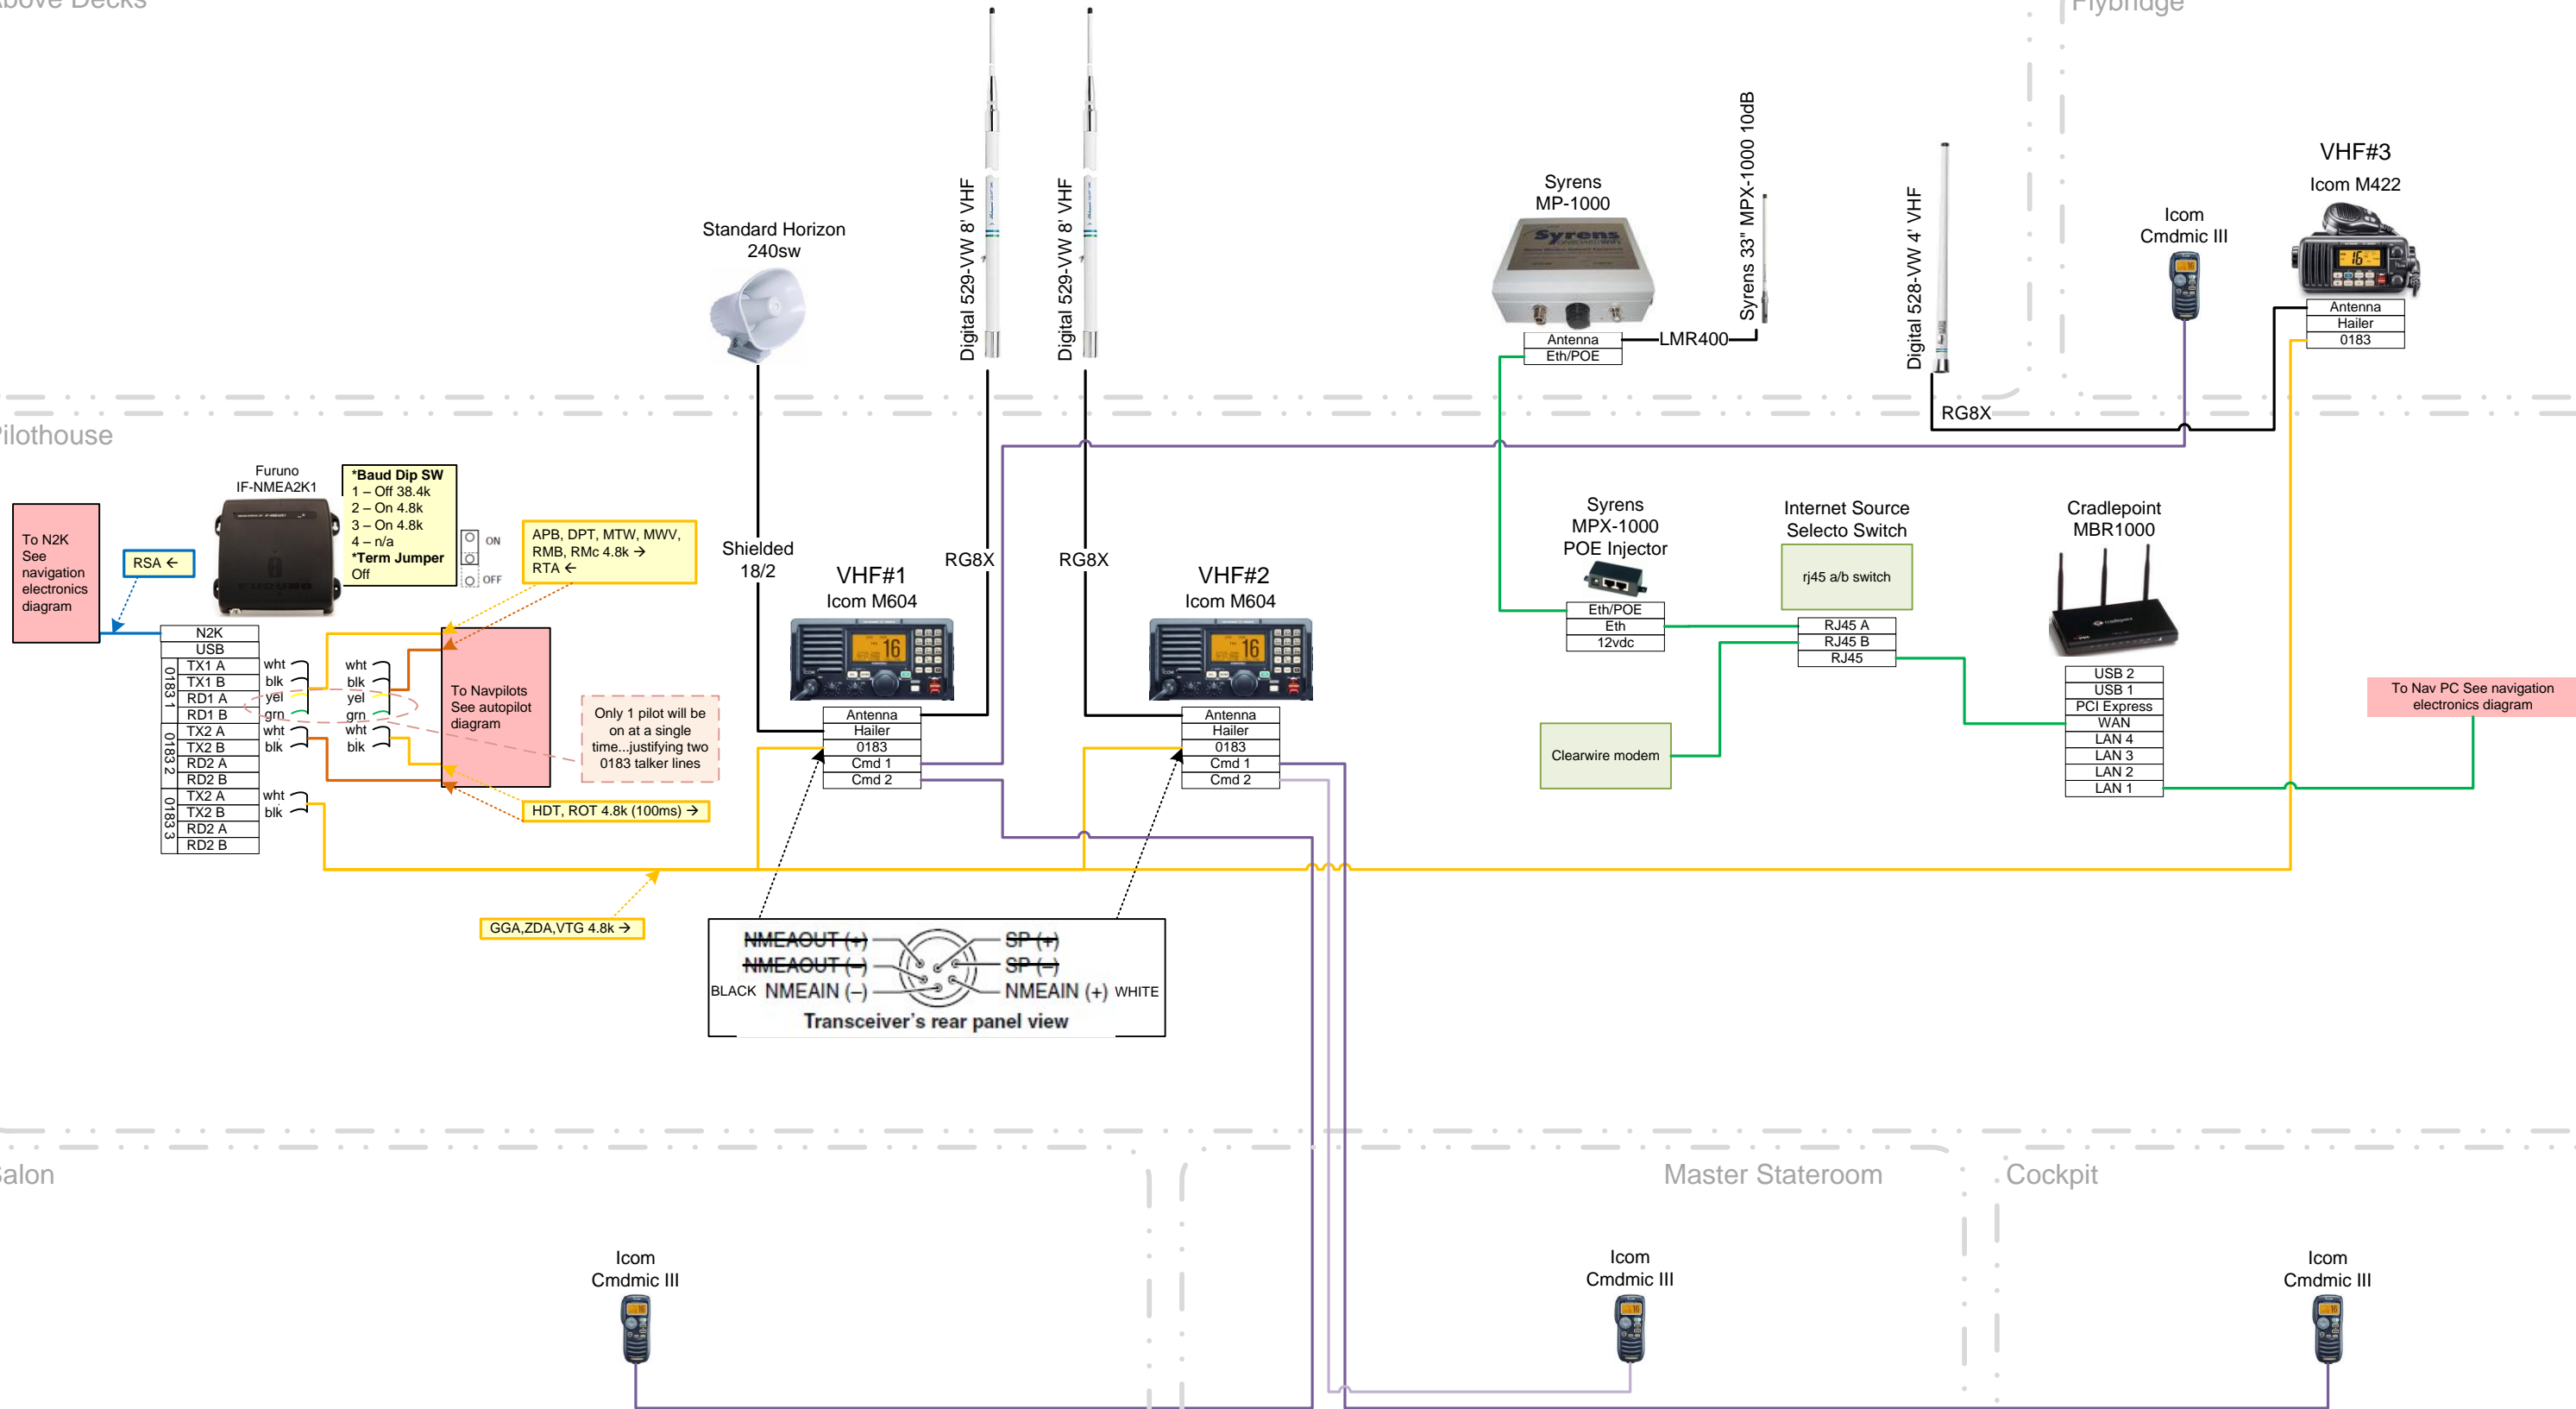

Above Decks

Flybridge

Pilothouse

Salon

Master Stateroom

Cockpit

Flybridge

Pilothouse

Master Stateroom

Cockpit

Lazarette

Lazarette

Connect directly to house bank via 40amp thermal breaker

Connect to autopilot breaker See breaker assignments diagram

Connect to autopilot breaker See breaker assignments diagram

Connect to house bank via 40amp thermal breaker