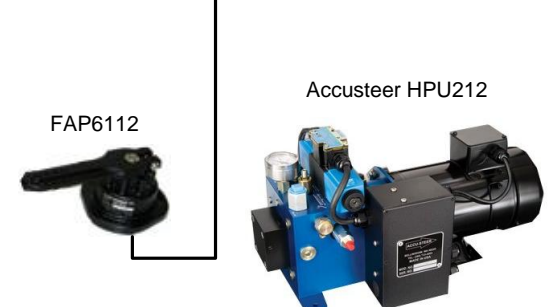

Master Stateroom

Cockpit

Lazarette

Lazarette

Connect directly to house bank via 40amp thermal breaker

Connect to autopilot breaker See breaker assignments diagram

Connect to autopilot breaker See breaker assignments diagram