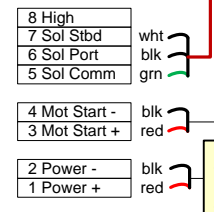

Master Stateroom

Cockpit

Lazarette

Lazarette

Connect directly to house bank via 40amp thermal breaker

Connect to autopilot breaker See breaker assignments diagram

Connect to autopilot breaker See breaker assignments diagram