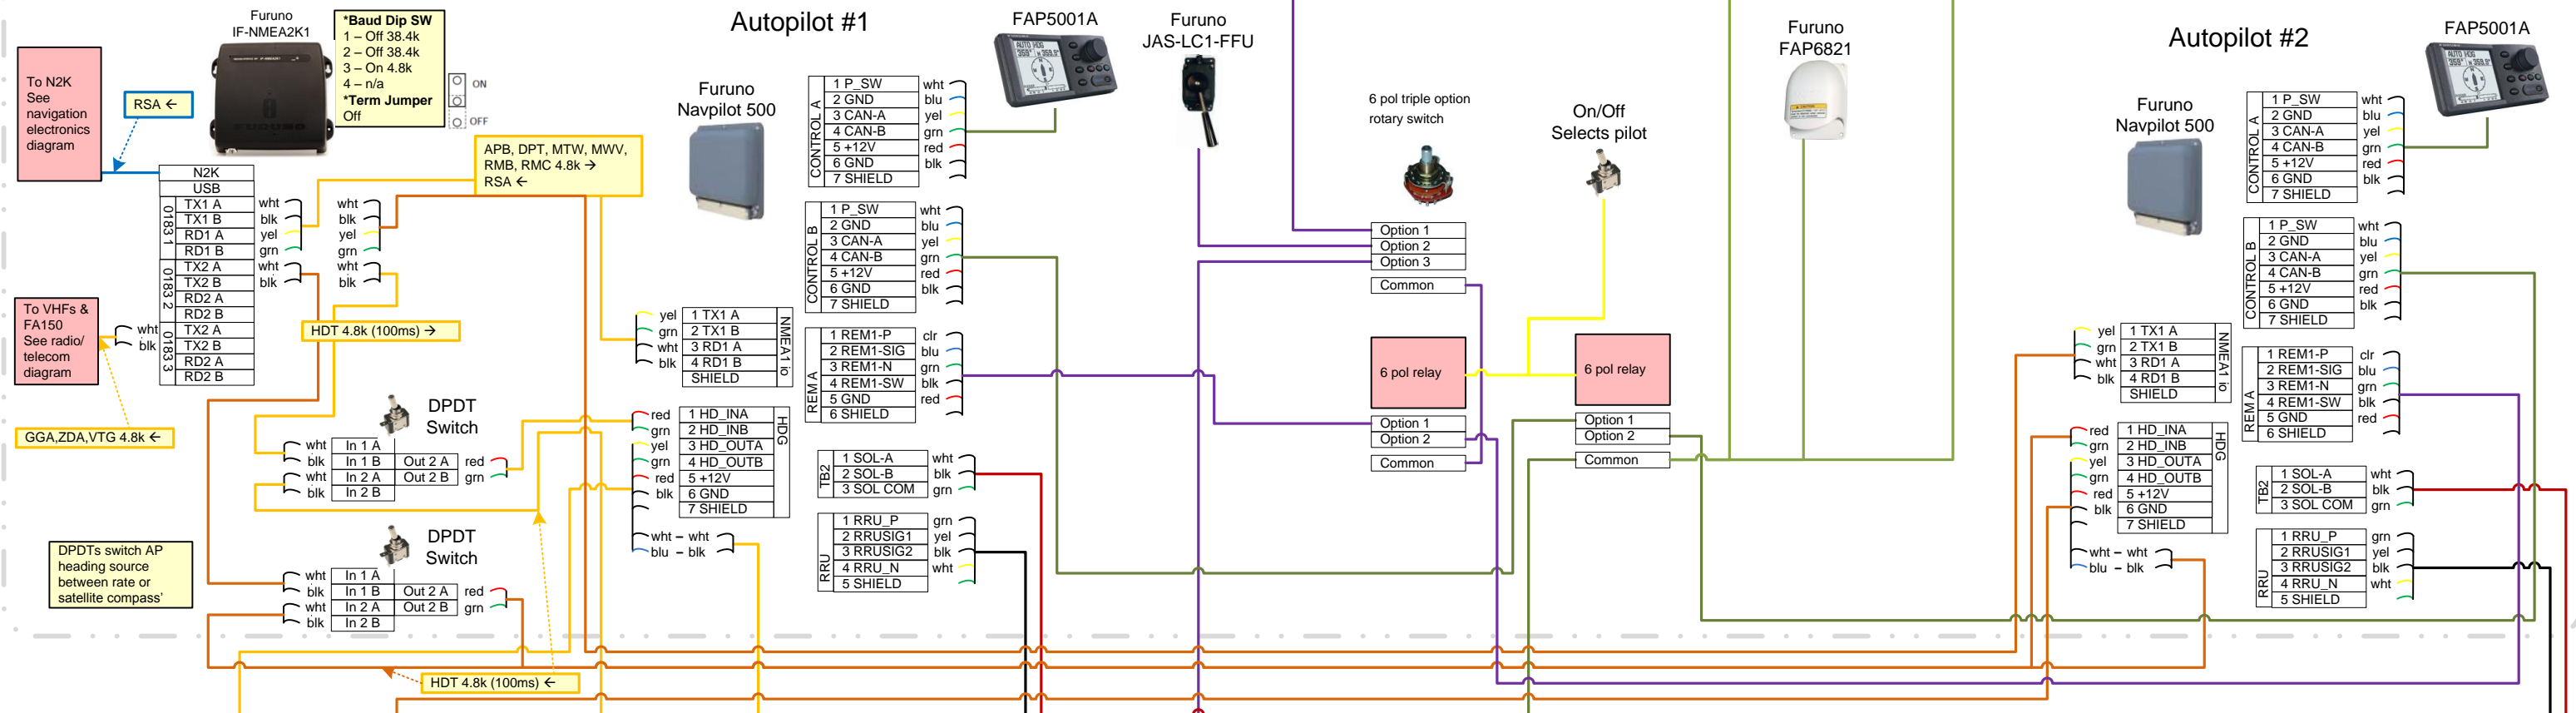

Above Decks

Flybridge

Pilothouse

Salon

Master Stateroom

Cockpit

Flybridge

Pilothouse

Master Stateroom

Cockpit

Lazarette

Lazarette

Connect directly to house bank via 40amp thermal breaker

Connect to autopilot breaker See breaker assignments diagram

Connect to autopilot breaker See breaker assignments diagram

Connect to house bank via 40amp thermal breaker