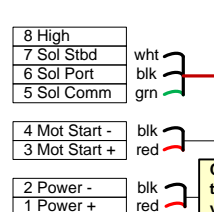

Master Stateroom

Cockpit

Lazarette

Lazarette

Connect directly to house bank via 40amp thermal breaker

Connect to autopilot breaker See breaker assignments diagram

Connect to autopilot breaker See breaker assignments diagram